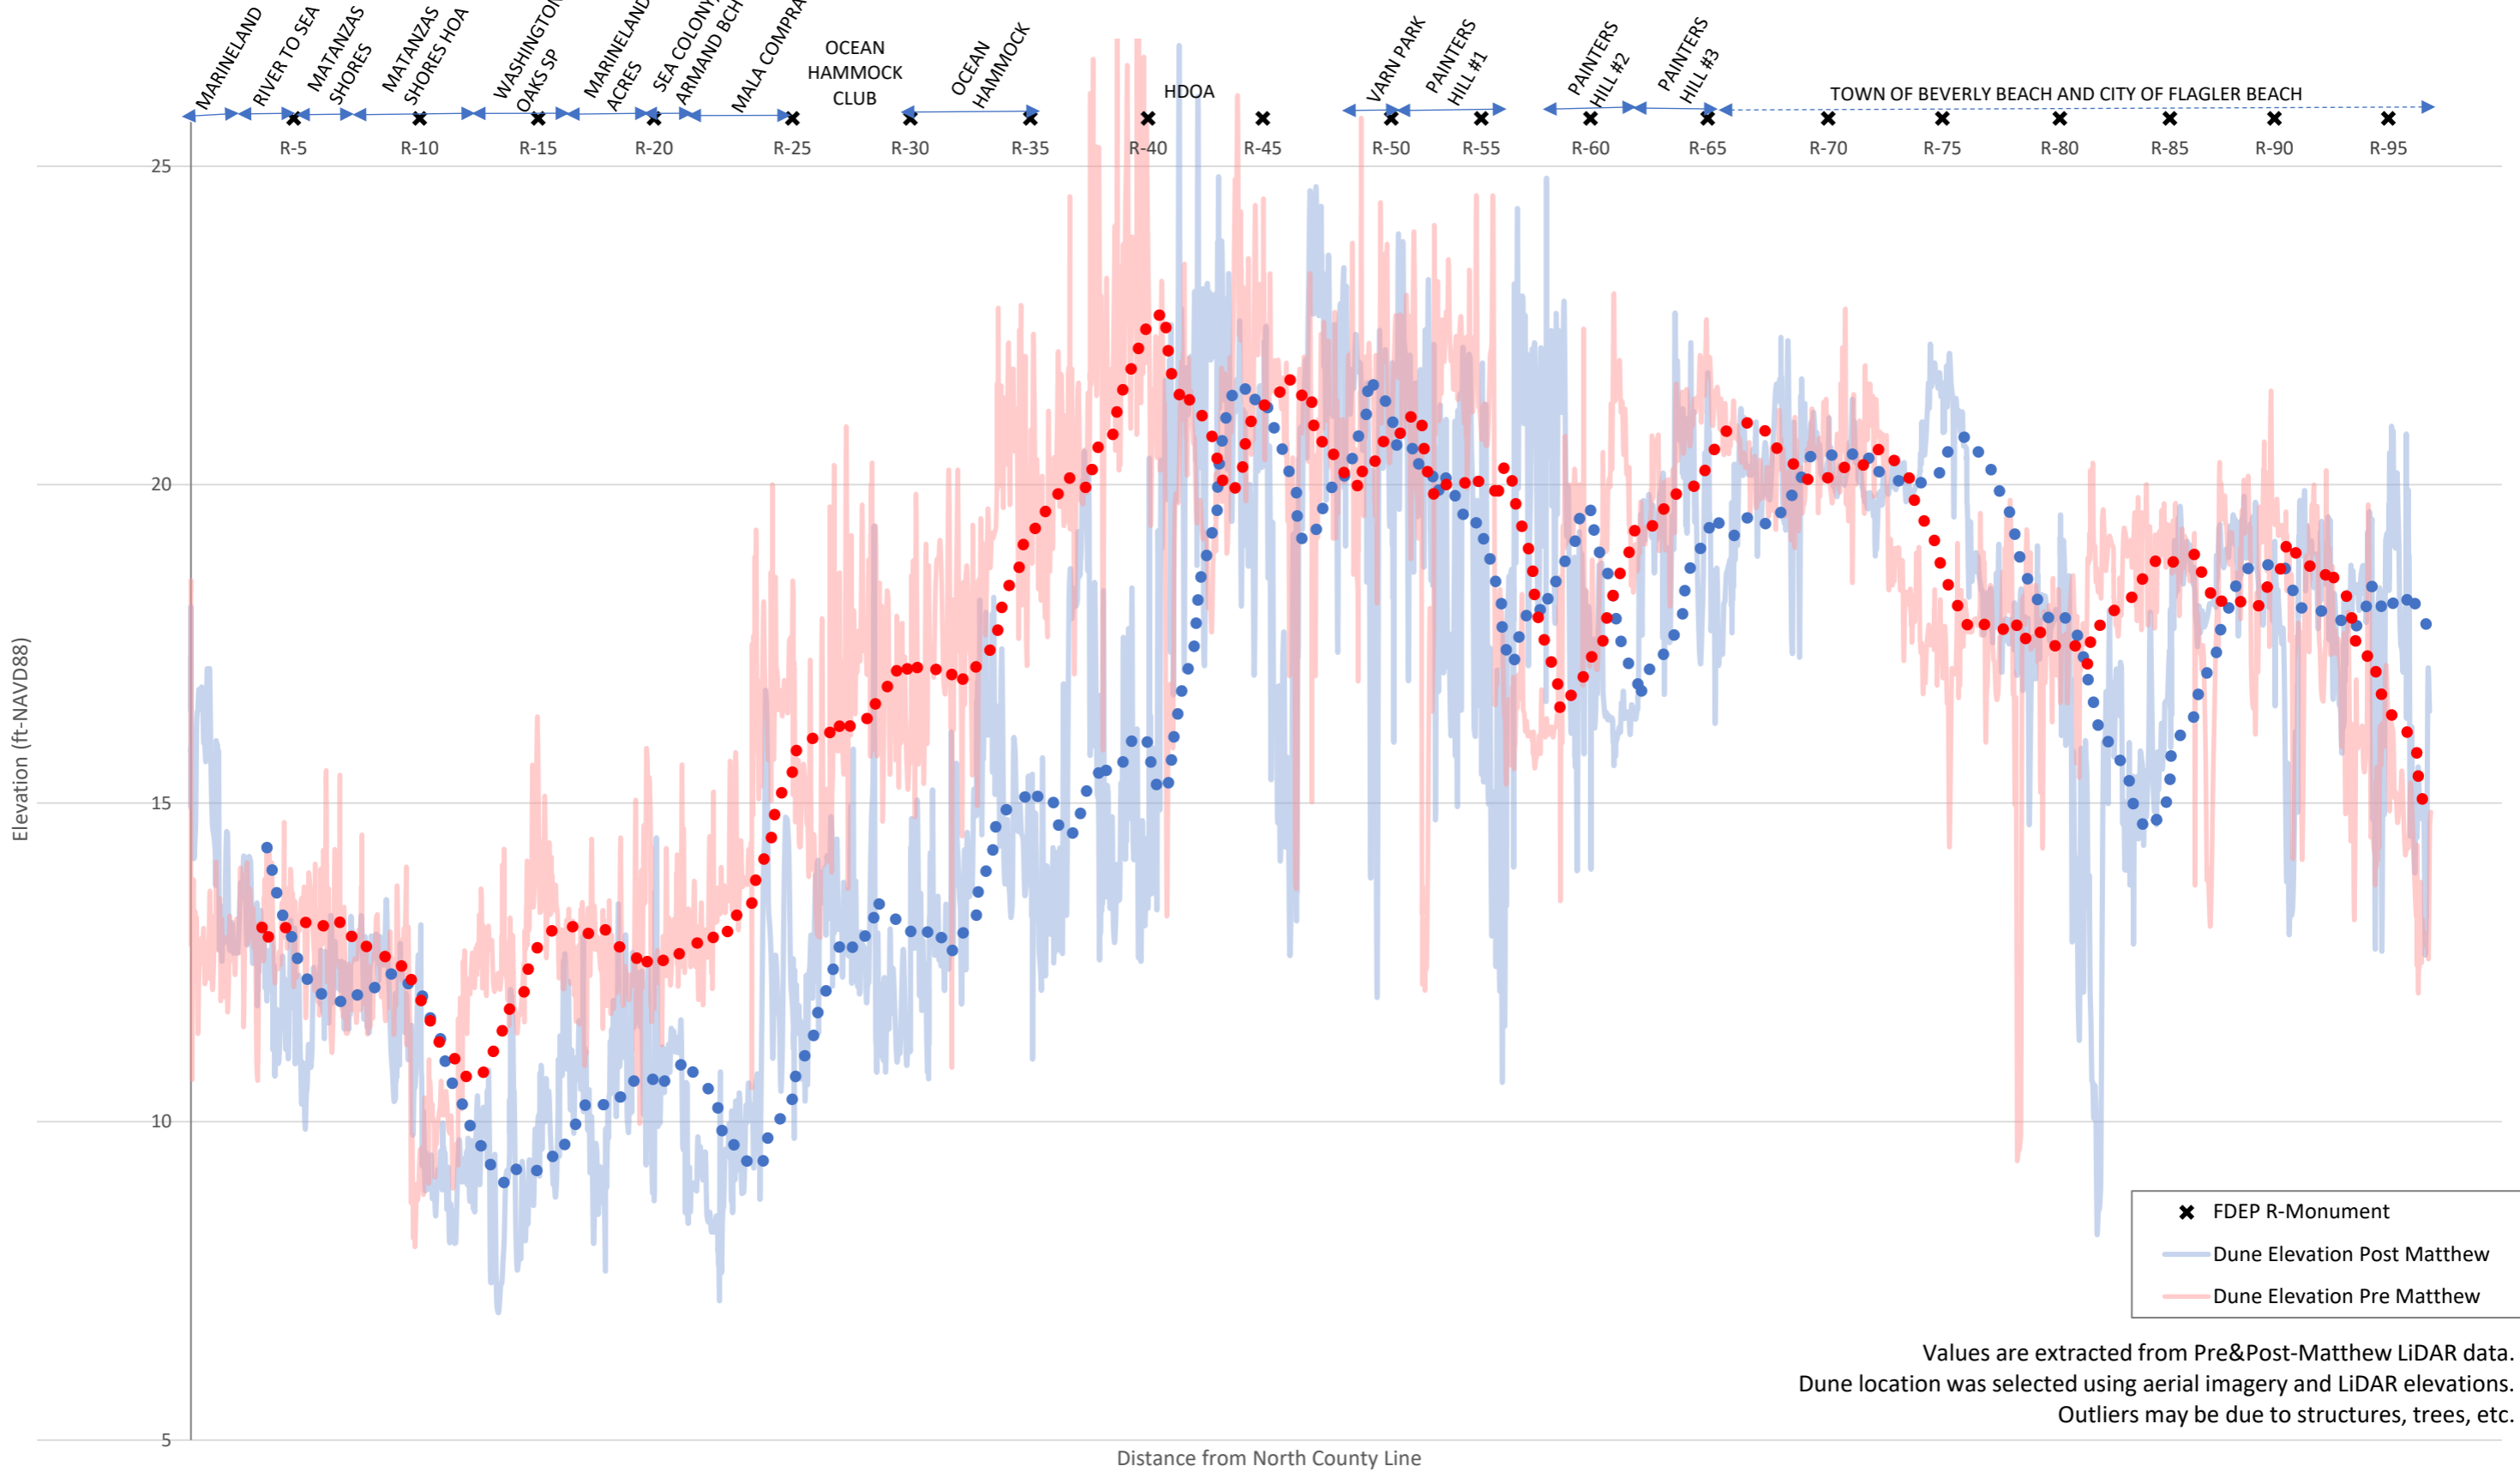

Flagler County Dune Elevation Post Matthew

MARINELAND R-5 RIVER TO SEA MATANZAS SHORES MATANZAS SHORES HOA R-10 WASHINGTON OAKS SP R-15 MARINELAND ACRES R-20 SEA COLONY/ ARMAND BCH MALA COMPRRA R-25 OCEAN HAMMOCK CLUB R-30 OCEAN HAMMOCK R-35 HDOA R-40 R-45 VARN PARK R-50 PAINTERS HILL #1 R-55 PAINTERS HILL #2 R-60 PAINTERS HILL #3 R-65 TOWN OF BEVERLY BEACH AND CITY OF FLAGLER BEACH R-70 R-75 R-80 R-85 R-90 R-95

- ✕ FDEP R-Monument
- Dune Elevation Post Matthew
- Dune Elevation Pre Matthew