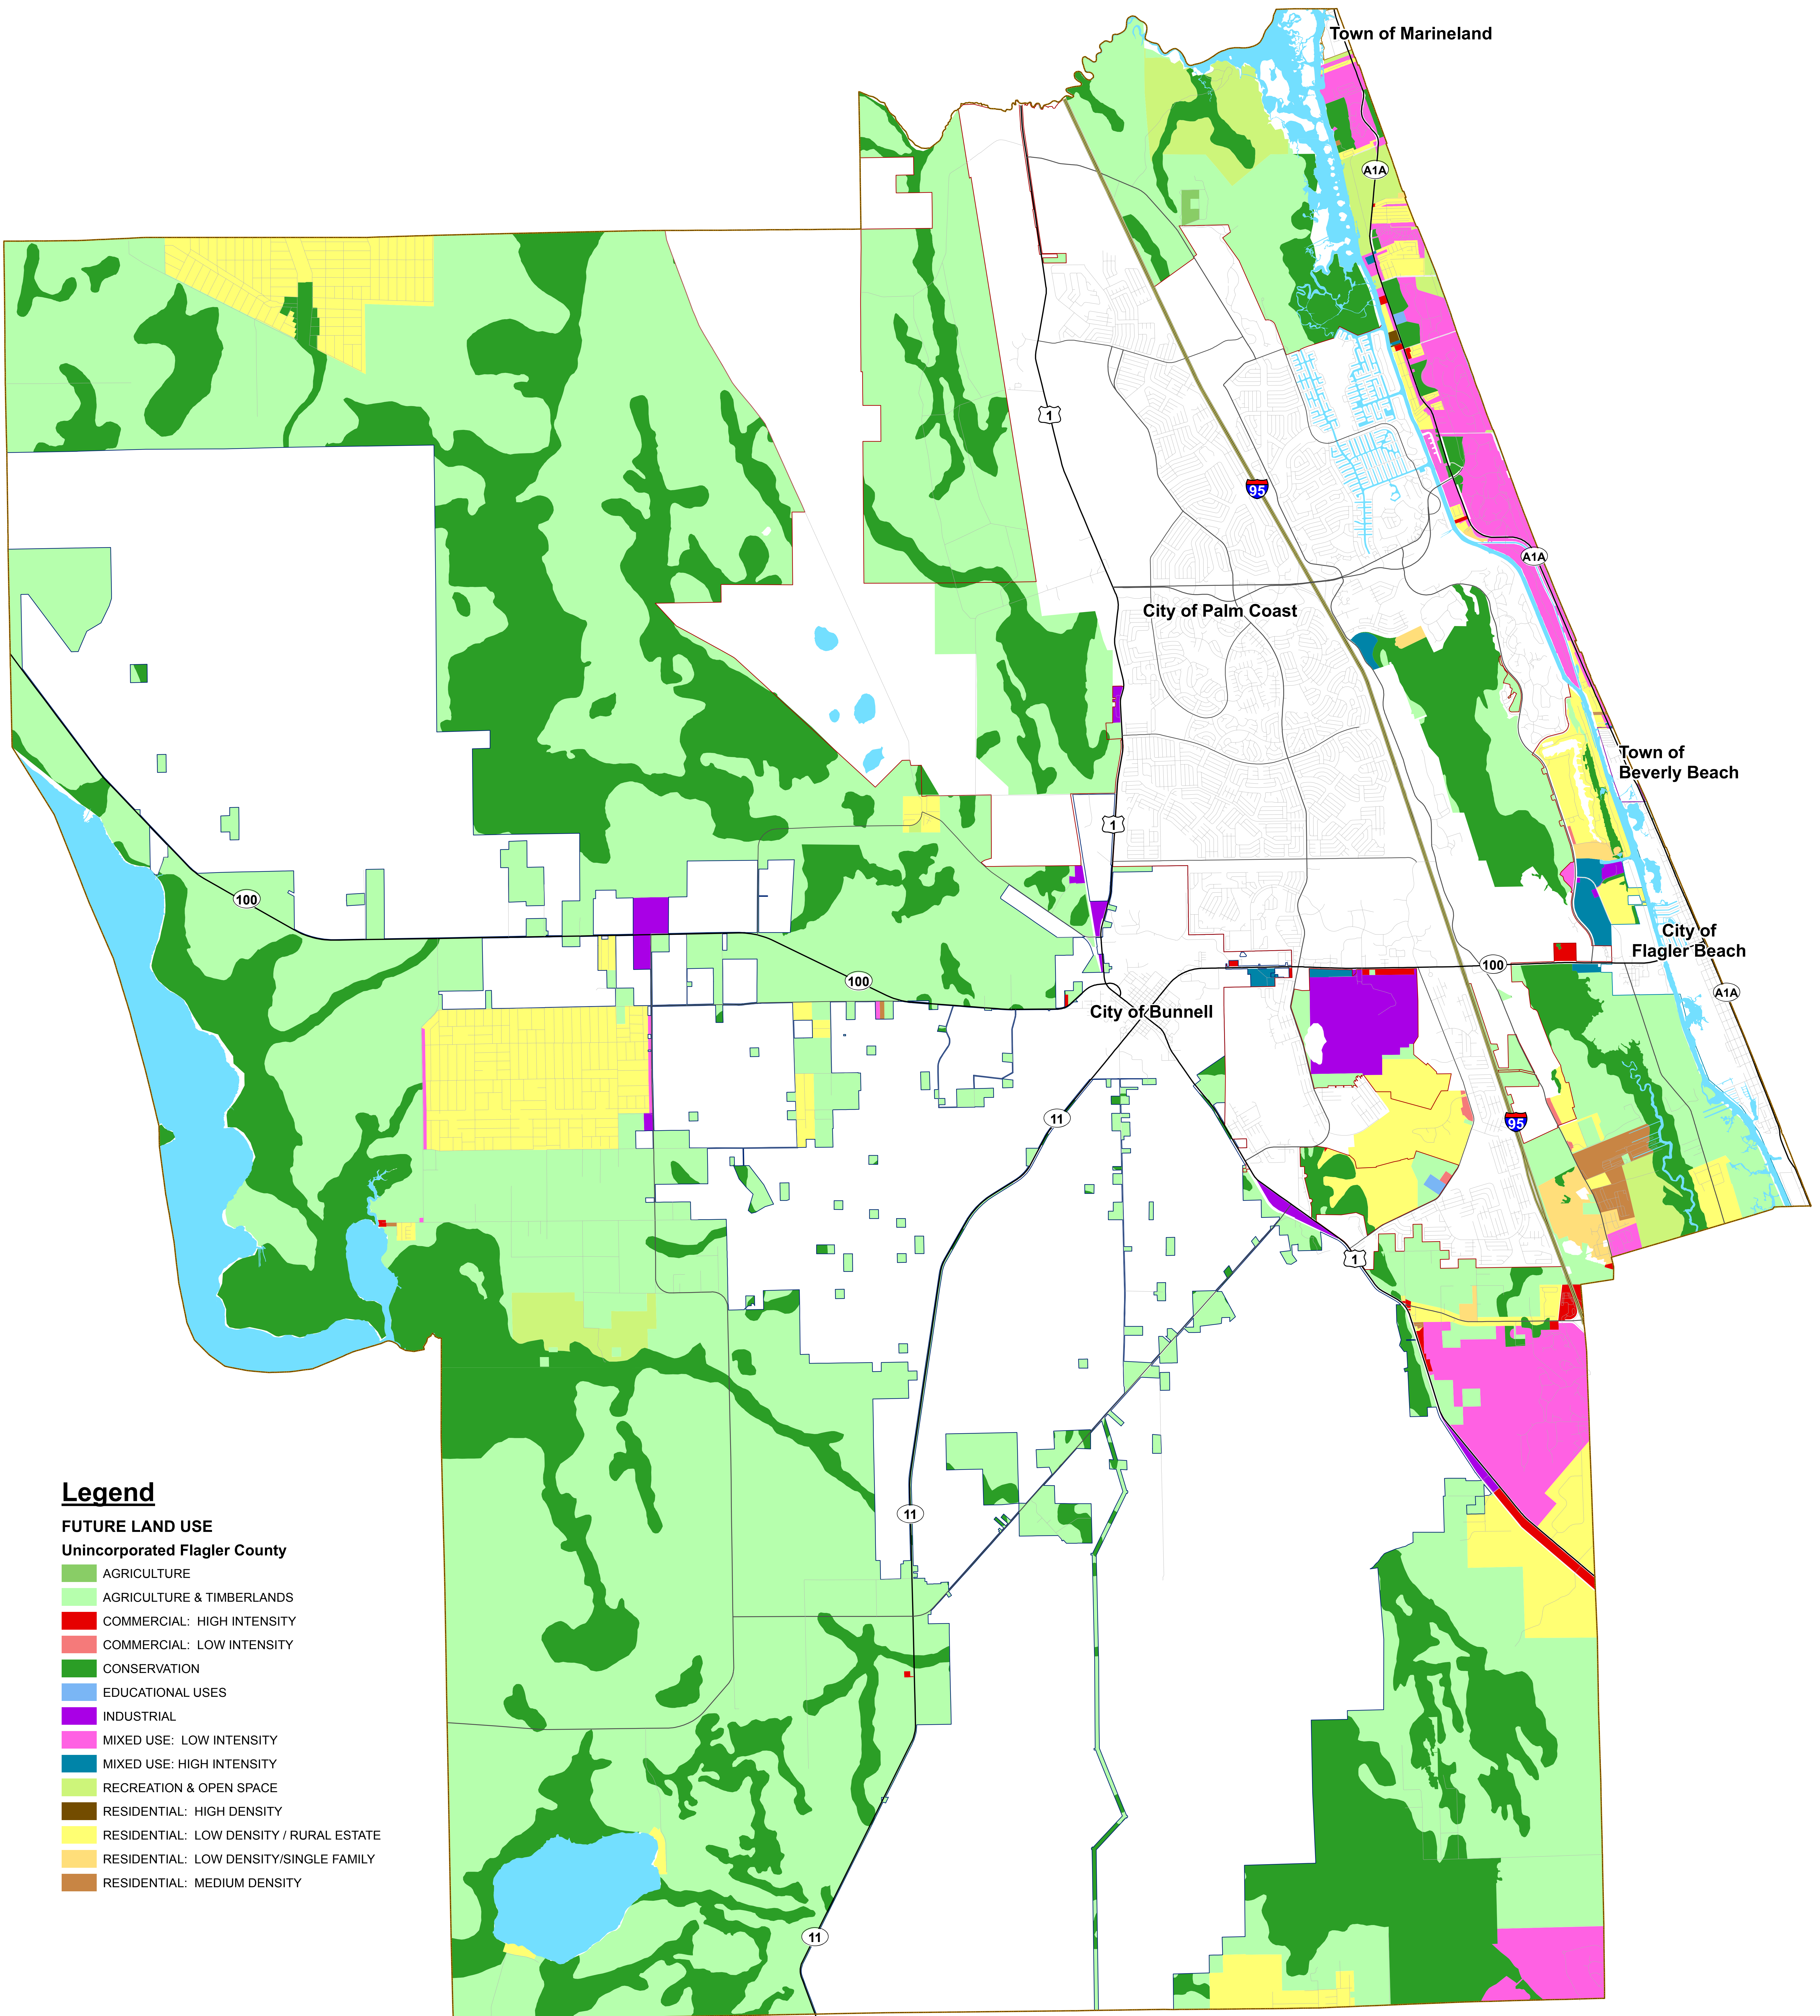

Future Land Use Flagler County, Florida

Legend

FUTURE LAND USE

Unincorporated Flagler County

- AGRICULTURE
- AGRICULTURE & TIMBERLANDS
- COMMERCIAL: HIGH INTENSITY
- COMMERCIAL: LOW INTENSITY
- CONSERVATION
- EDUCATIONAL USES
- INDUSTRIAL
- MIXED USE: LOW INTENSITY
- MIXED USE: HIGH INTENSITY
- RECREATION & OPEN SPACE
- RESIDENTIAL: HIGH DENSITY
- RESIDENTIAL: LOW DENSITY / RURAL ESTATE
- RESIDENTIAL: LOW DENSITY/SINGLE FAMILY
- RESIDENTIAL: MEDIUM DENSITY